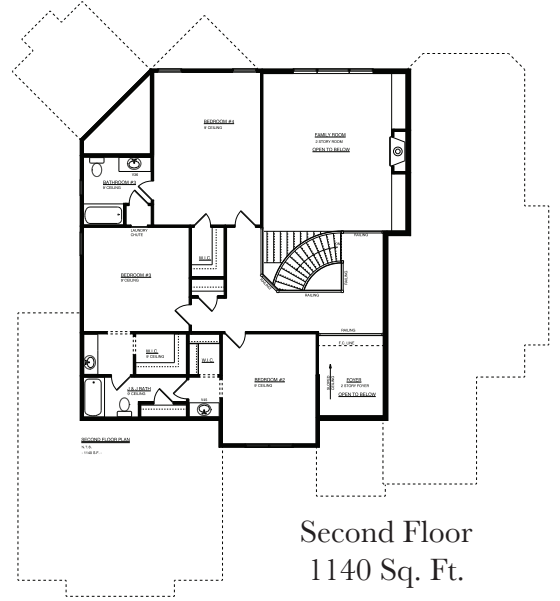

The Woodfield

First Floor Master
 4 Bedrooms • 3-1/2 Baths • 3677 Sq. Ft.

Note: Photo of home may include additional features - please consult Gatliff Custom Builders for actual included features of this home design

First Floor
 2537 Sq. Ft.

Second Floor
 1140 Sq. Ft.

GatliffCustomHomes.com

Ph: 330-335-5262 • Fax: 330-335-5272 • Cell: 330-958-2368