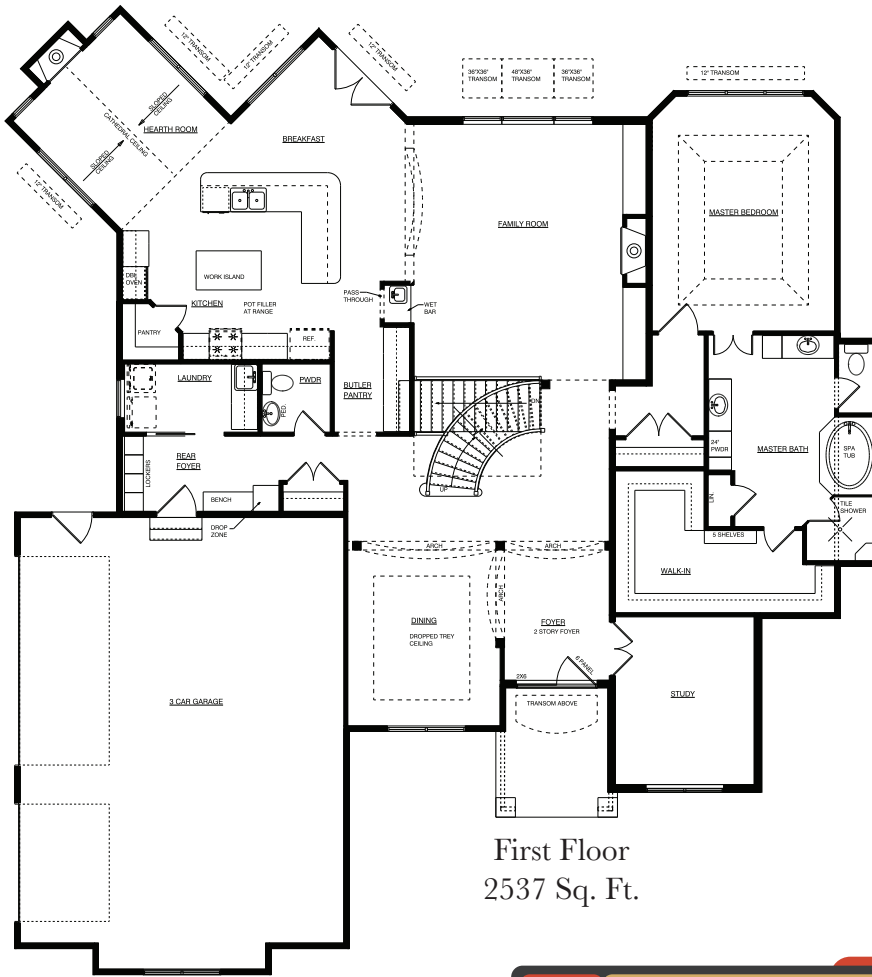

The Woodfield

First Floor Master
 4 Bedrooms • 3-1/2 Baths • 3677 Sq. Ft.

Note: Photo of home may include additional features - please consult Gatliff Custom Builders for actual included features of this home design

First Floor
 2537 Sq. Ft.

Second Floor
 1140 Sq. Ft.

GatliffCustomHomes.com

Ph: 330-335-5262 • Fax: 330-335-5272 • Cell: 330-958-2368