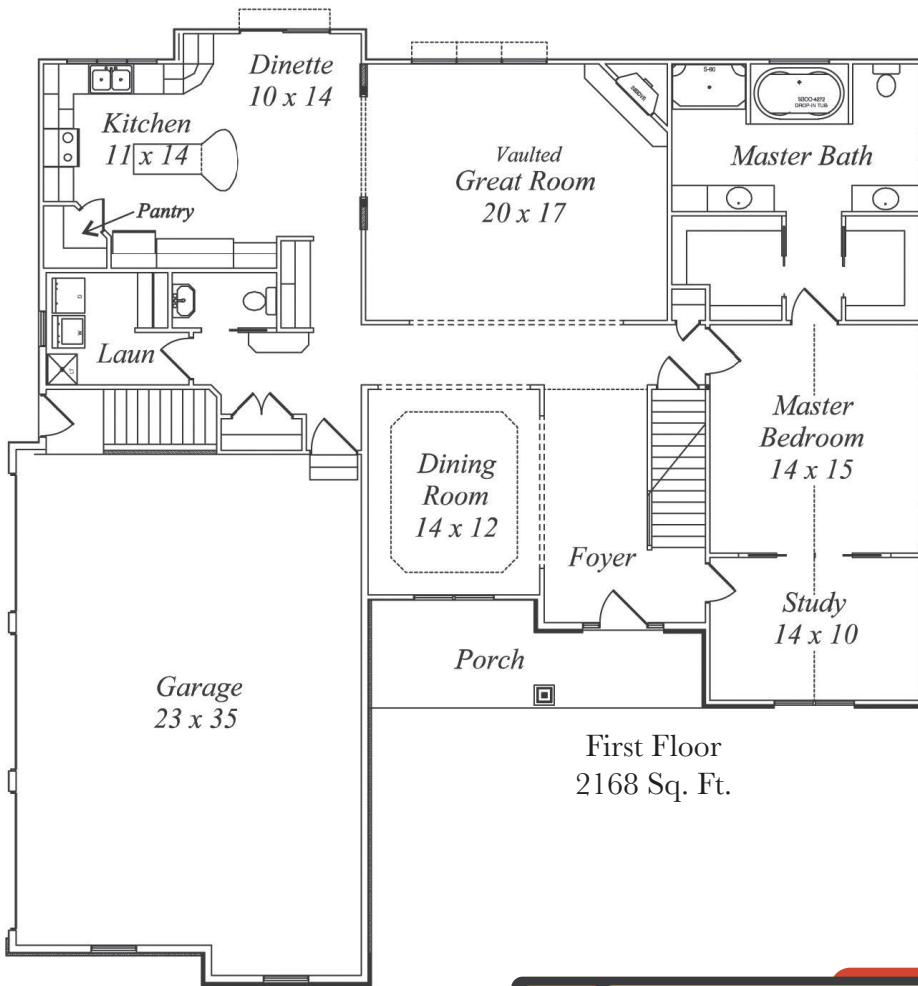

The White Tail

First Floor Master

4 Bedrooms • 3-1/2 Baths • 3230 Sq. Ft.

Note: Photo of home may include additional features - please consult Gatliff Custom Builders for actual included features of this home design