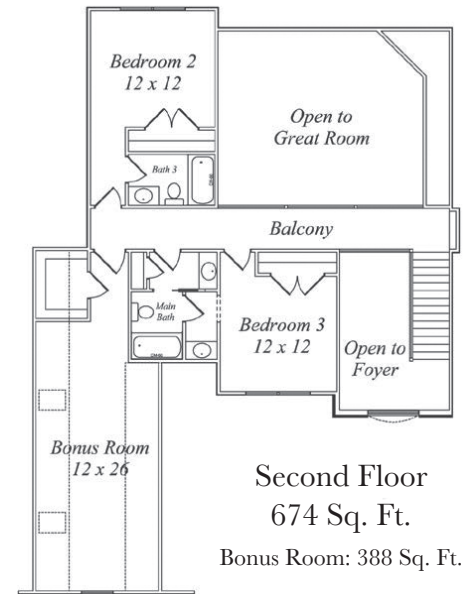

The White Tail

First Floor Master

4 Bedrooms • 3-1/2 Baths • 3230 Sq. Ft.

Note: Photo of home may include additional features - please consult Gatliff Custom Builders for actual included features of this home design