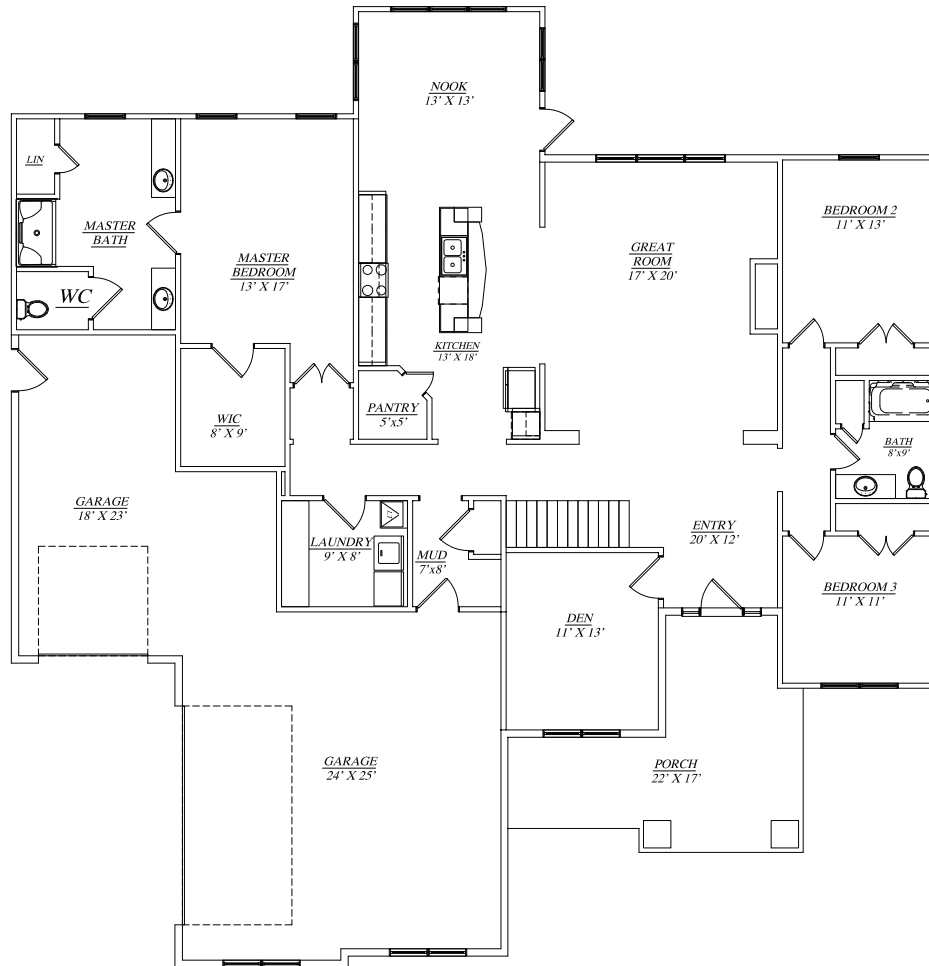

# The Remington

Spacious Ranch  
3 Bedrooms • 2 Baths • 2353 Sq. Ft.

Note: Photo of home may include additional features - please consult Gatliff Custom Builders for actual included features of this home design