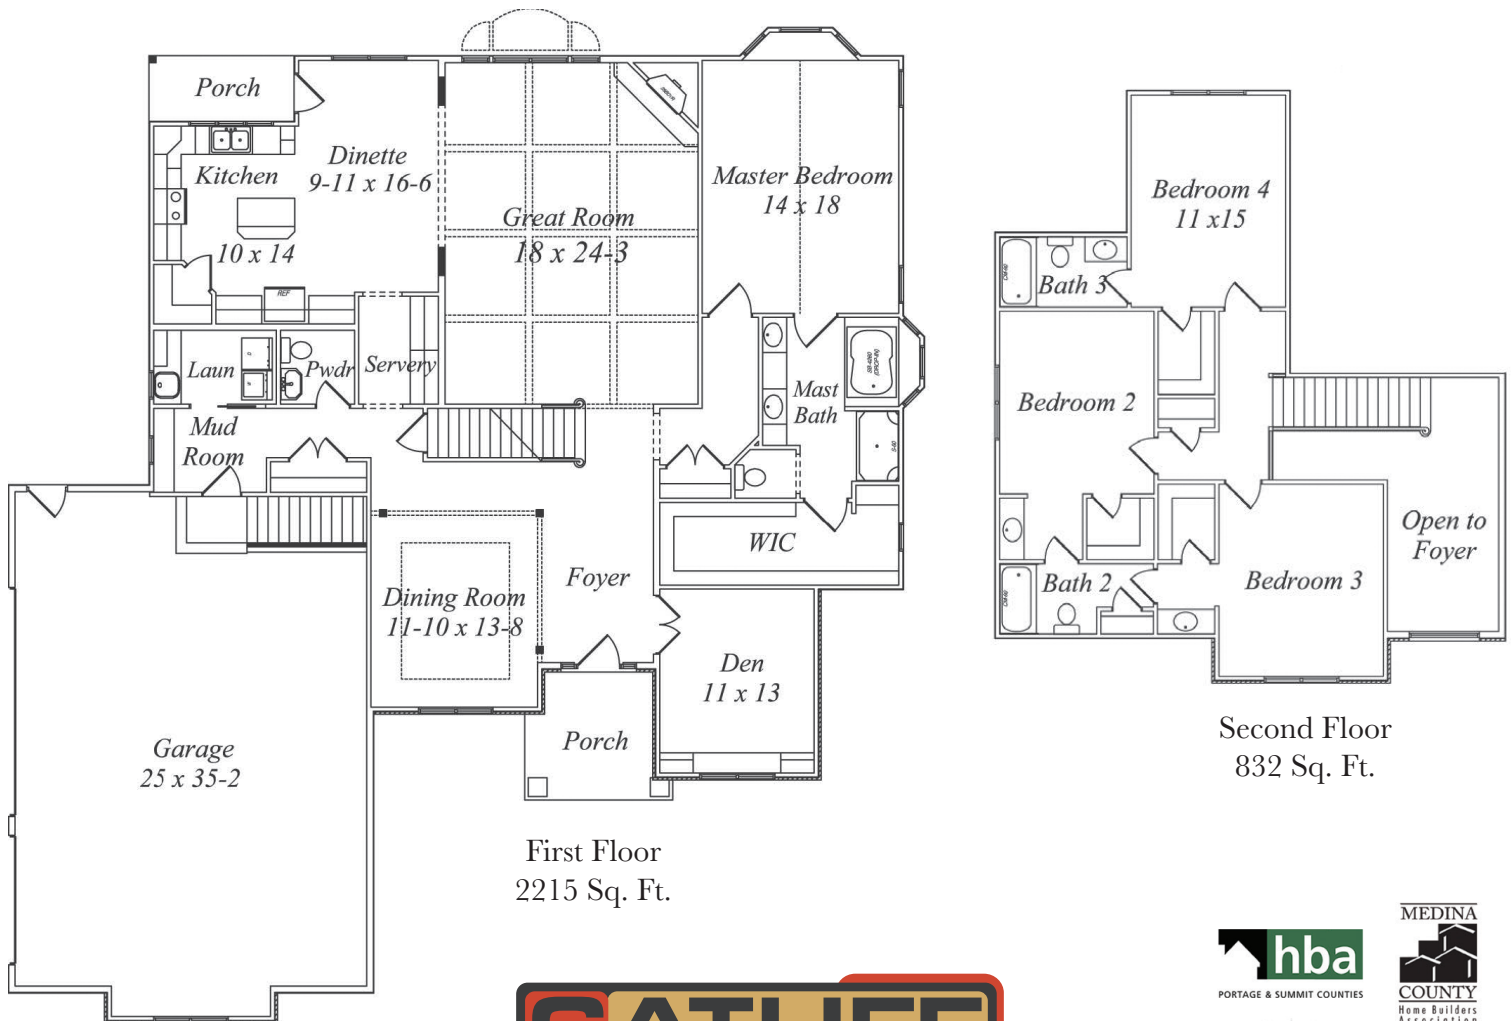

The Kensington

First Floor Master
 4 Bedrooms • 3-1/2 Baths • 3047 Sq. Ft.

Note: Photo of home may include additional features - please consult Gatliff Custom Builders for actual included features of this home design

First Floor
 2215 Sq. Ft.

Second Floor
 832 Sq. Ft.

GatliffCustomHomes.com

Ph: 330-335-5262 • Fax: 330-335-5272 • Cell: 330-958-2368